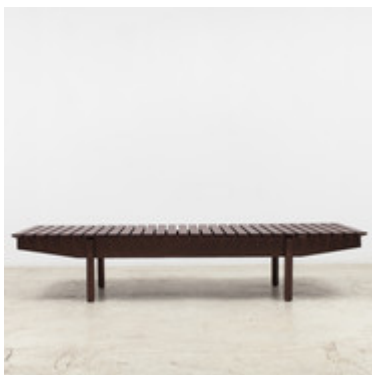

## Mucki Bench

by Sergio Rodrigues, 1958

**Reference:** #00000910

- Base structure available in cherry wood or imbuia wood
- Made to order

The Mucki Bench was one of the first pieces designed by Sergio Rodrigues in 1958 with a reedition in 2005, it's made in solid wood and can double as bench or coffee table, in varying lengths, with fixed height.

## Dimensions

W 63" x D 24" x H 16"

---

W 79" x D 24" x H 16"

---

W 102" x D 24" x H 16"

---

W 118" x D 24" x H 16"