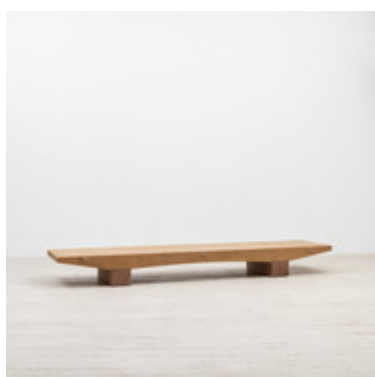

## Caju Coffee Table

by Carlos Motta, 2004

**Reference:** #00000476

The Caju coffee table is solid, sleek, and bold. It is part of a furniture line by Carlos Motta that uses reclaimed and post-demolition wood, plentiful in urban centers like São Paulo.

- Base structure made of peroba wood
- Made to order