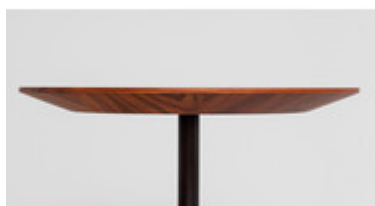

## Pistão Side Table

by Arthur Casas

**Reference:** #00002235

Designed by Arthur Casas, the 'Pistão' side table is made of a wooden top, stainless steel stem, and concrete base. The 'Pistão' is modern yet industrial, making this both a simple, and interesting piece.

- Available in a variety of woods
- Stainless steel leg and concrete base
- Made to order

### Dimensions

Ø 24" x H 22" - A1

---

Ø 31" x H 22" - A1

---

Ø 24" x H 22" - A2

---

Ø 31" x H 22" - A2