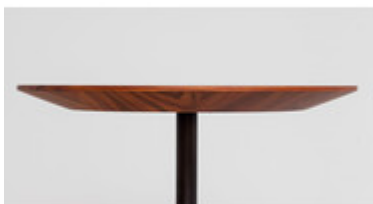

## Pistão Side Table

by Arthur Casas

**Reference:** #00002235

Designed by Arthur Casas, the 'Pistão' side table is made of a wooden top, stainless steel stem, and concrete base. The 'Pistão' is modern yet industrial, making this both a simple, and interesting piece.

- Available in a variety of woods
- Stainless steel leg and concrete base
- Made to order

### Dimensions

Ø 24" x H 22" - A1

Ø 31" x H 22" - A1

Ø 24" x H 22" - A2

Ø 31" x H 22" - A2

Ø 24" x H 22" - A3

more sizes available