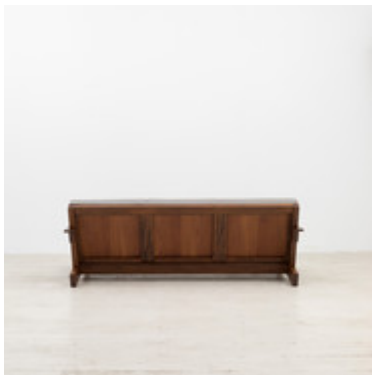

## CJ1 Sofa

by Carlos Motta, 2018

**Reference:** #00002169

The CJ1 sofa is recognized for the elegance and livability of its design; it makes comfort easy, presenting options to sit at its edge with your feet below the arms, use the arms as a small table, or sprawl out on its upholstered seat.

- Solid peroba wood frame
- Tailored upholstery seat
- Made to Order

### Dimensions

W 86" x D 39" x H 31" - 3 seater/ Itauba Wood/ COM

W 86" x D 39" x H 31" - 3 seater/ Peroba Rosa Wood/ COM