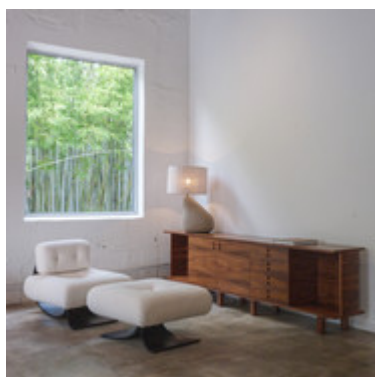

Componível Sideboard

by Jorge Zalszupin, 1960

Reference: #00001729

Part of Jorge Zalszupin's Componível line of furniture, which was originally designed during the 1960s. These pieces were some of the first to experiment with versatility through simple, yet functional modules, permitting aesthetic and vast organizational choices. The handcrafted sideboard is available in three lengths.

- Base structure made of natural pau ferro or freijo wood
- Reissued by Etel
- Made to order

Dimensions

W 59" x D 16" x H 28" - 3 modules

W 79" x D 16" x H 28" - 4 modules

W 98" x D 16" x H 28" - 5 modules

W 118" x D 16" x H 28" - 6 modules

W 138" x D 16" x H 28" - 7 modules

more sizes available

Finishes

Wood

Colors shown are only indicative and may not be an accurate representation of the finishing due to variations in system/s used and/or display settings.