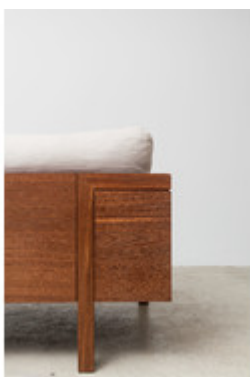

São Conrado Sofa

by Claudia Moreira Salles, 2003

Reference: #00000146

"São Conrado" sofa has a solid, modern feel with its geometrical and seemingly floating frame.

- Available in a variety of native Brazilian woods
- Part of the Etel collection

Dimensions

W 71" x D 35" x H 31", SH 16", AH 24" - COM

W 79" x D 35" x H 31", SH 16", AH 24" - COM

W 87" x D 35" x H 31", SH 16", AH 24" - COM

W 94" x D 35" x H 31", SH 16", AH 24" - COM

W 102" x D 35" x H 31", SH 16", AH 24" - COM

Finishes

Wood

Colors shown are only indicative and may not be an accurate representation of the finishing due to variations in system/s used and/or display settings.