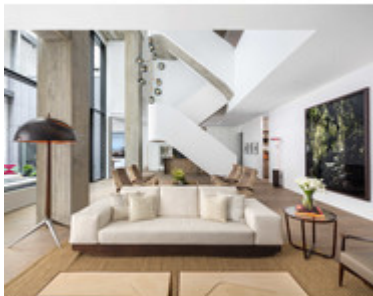

PPD Sofa

by Carlos Motta, 2012

Reference: #00001429

Made from reclaimed peroba rosa wood and expansive suede upholstery, the ultra comfortable PPD sofa combines a rustic yet clean design, representative of Carlos Motta's sophisticated, sustainable and laid-back stance.

- Base made from reclaimed peroba rosa wood
- Fabric or Leather upholstery

Dimensions

W 98" x D 37" x H 31", SH 15", AH 22" - COM-COL

W 106" x D 37" x H 31", SH 15", AH 22" - COM-COL

Finishes

Wood

Colors shown are only indicative and may not be an accurate representation of the finishing due to variations in system/s used and/or display settings.