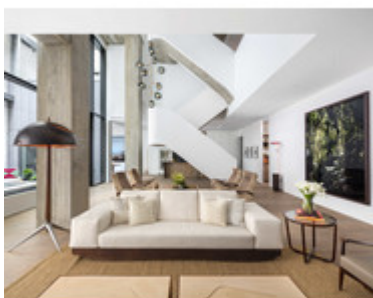

PPD Sofa

by Carlos Motta, 2012

Reference: #00001429

Made from reclaimed peroba rosa wood and expansive suede upholstery, the ultra comfortable PPD sofa combines a rustic yet clean design, representative of Carlos Motta's sophisticated, sustainable and laid-back stance.

- Base made from reclaimed peroba rosa wood
- Fabric or Leather upholstery