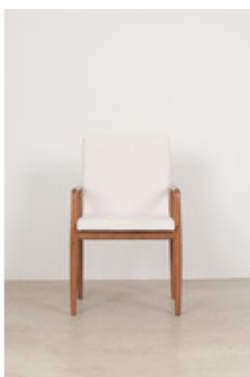

Francisco Dining Chair

by Dado Castello Branco, 2006

Reference: #00001364

The Francisco dining chair possesses an atemporal quality; its most defining attribute is its slightly rounded arms which delineate the piece and become legs.

- Available in a variety of woods
- fabric or leather options
- Part of the Etel collection
- Made to order

Dimensions

W 21" x D 22" x H 33", SH 18", AH 24" - COM

Finishes

Wood

Colors shown are only indicative and may not be an accurate representation of the finishing due to variations in system/s used and/or display settings.