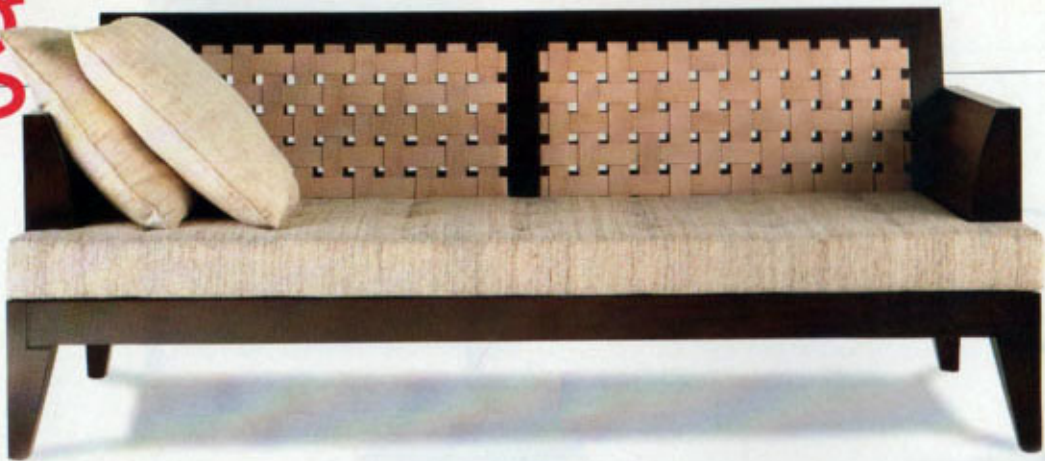

INTERIOR DESIGN

Number 14

fall market
product tabloid

\$11.95

23>

seating

Espasso: Claudia Moreira Salles designed the elegant Tragara sofa. Made of imbuia wood, linen, and silk, it harmonizes with traditional and contemporary environments. 34-01 38th Avenue, 4th Floor, Long Island City, NY 11101; 718-472-0022.
circle 319